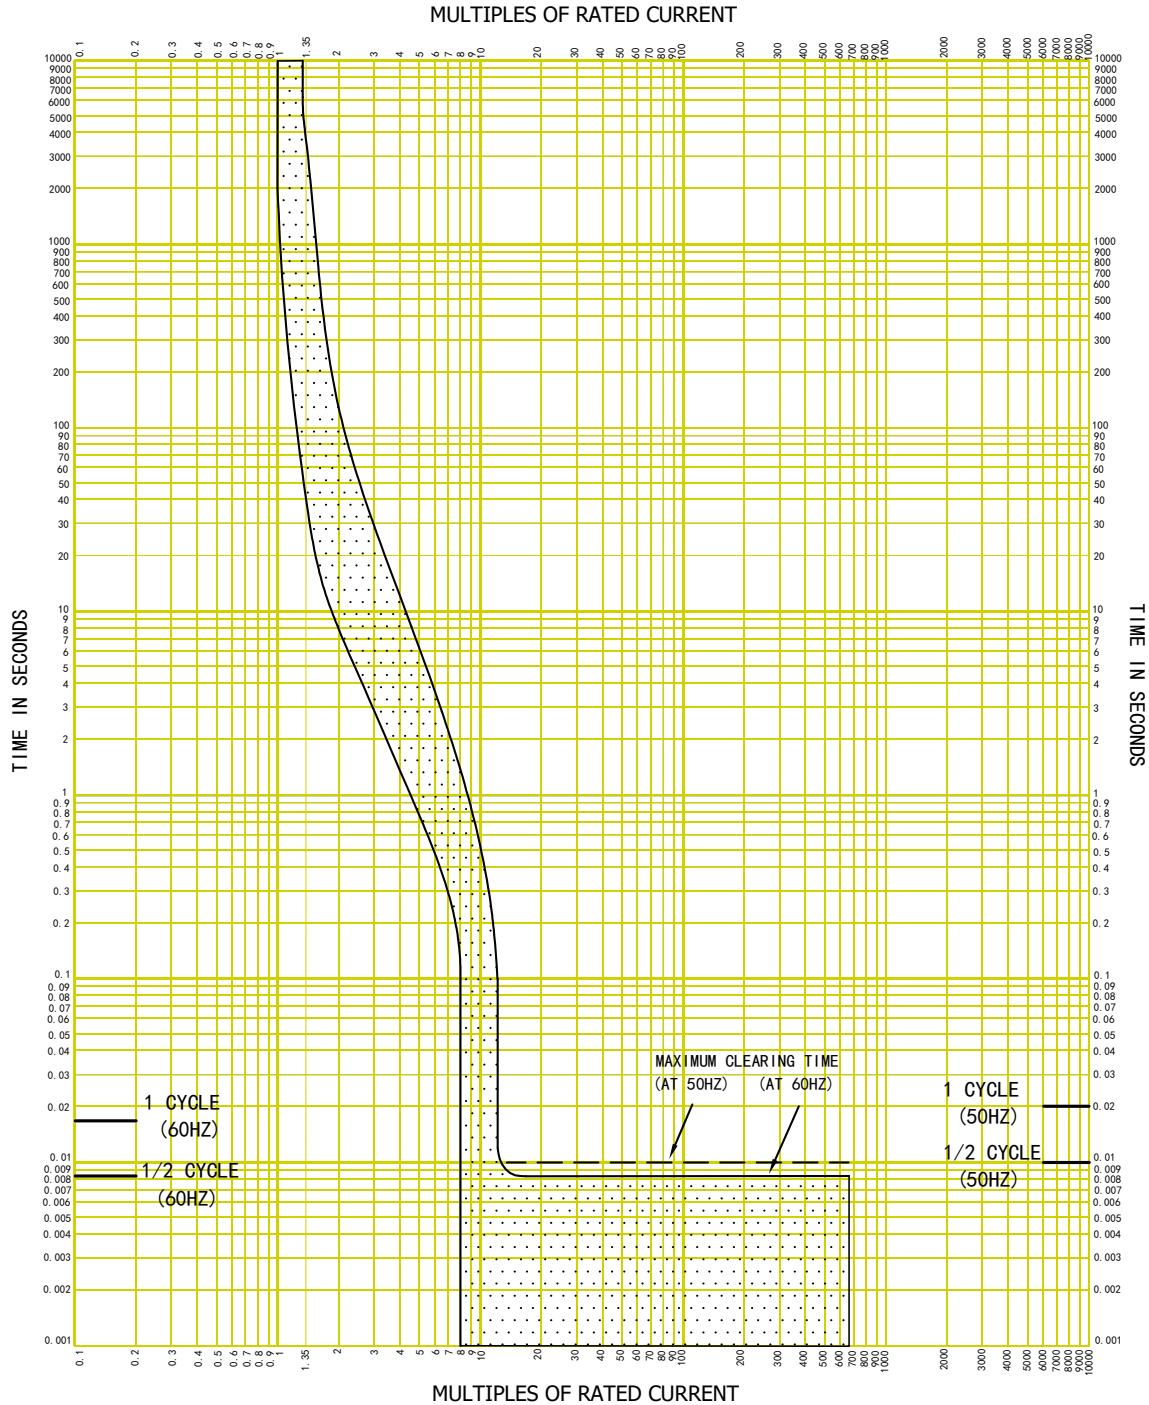

Time-Current Curve

Rated Voltage: 1P-120Vac
 2P-120/240Vac
 Frequency: 50/60Hz
 Operation Temperature: 40 ± 3°C

Leviton Manufacturing Co., Inc.

Tech Line: 1-800-824-3005

Mon-Fri 8am-10pm EST, Saturday 9am-7pm EST, Sunday 9am-5pm EST