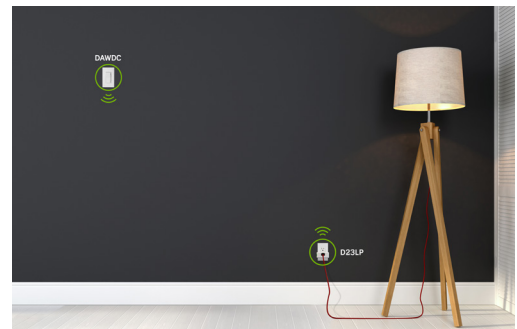

Decora Smart® Wire-Free Anywhere Companions

Place anywhere to create a 3-way/multi-location solution with or without Wi-Fi®!

- Use as traditional standalone 3-way or in Smart Wi-Fi 3-way application
- No cutting holes, running wires, Wi-Fi or app required for setup and operation
- Flexible install: mount directly to the wall surface or at an existing wallbox
- Pair with Decora Smart Wi-Fi® 2nd Gen dimmers, switches and mini plug-ins
- Use up to 3 Anywhere Companions with each Decora Smart Wi-Fi 2nd Gen device
- Slim profile matches Decora® line of devices for a seamless look
- 50-ft. range and 5-year battery life (actual results may vary)

DAWDC
Anywhere Dimmer Companion

DAWSC
Anywhere Switch Companion

Place an Anywhere Companion at the base of a staircase, the end of a hallway, open areas with multiple entrances or to control a lamp from a wall switch.