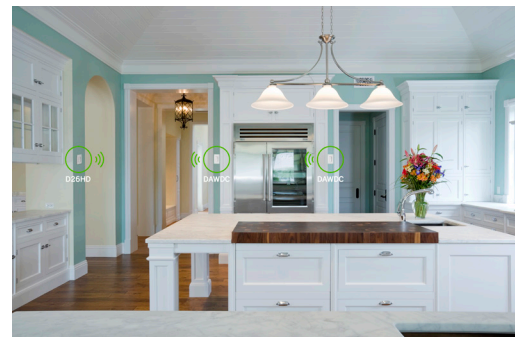

Decora Smart® Wire-Free Anywhere Companions

Place anywhere to create a 3-way/multi-location solution with or without Wi-Fi®!

- Use as traditional standalone 3-way or in Smart Wi-Fi 3-way application
- No cutting holes, running wires, Wi-Fi or app required for setup and operation
- Flexible install: mount directly to the wall surface or at an existing wallbox
- Pair with Decora Smart Wi-Fi® 2nd Gen dimmers, switches and mini plug-ins
- Use up to 3 Anywhere Companions with each Decora Smart Wi-Fi 2nd Gen device
- Slim profile matches Decora® line of devices for a seamless look
- 50-ft. range and 5-year battery life (actual results may vary)

DAWDC
Anywhere Dimmer Companion

DAWSC
Anywhere Switch Companion

Place an Anywhere Companion at the base of a staircase, the end of a hallway, open areas with multiple entrances or to control a lamp from a wall switch.