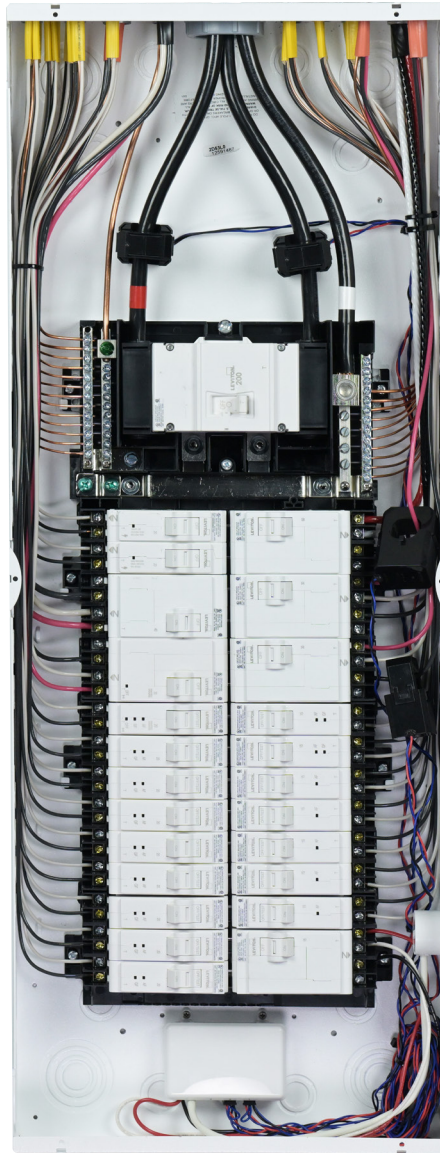

And when you pair the Leviton Load Center with Leviton's Structured Media Center, you ensure that your home's central distribution point for both wireless and wired networks is managed seamlessly - creating a distribution point for voice, data, audio and video applications.

Both offer easy installation and better management so that you can offer your customers a home that is prepared for the future.

The Leviton Load Center

Intuitive LEDs communicate trip condition and type of fault (AF/GF), and remain illuminated even when tripped.

Notches for cable ties stamped into the enclosure promote secure and neat wiring.

Add an optional LWHEM and 2nd Gen Smart Circuit Breakers for real-time energy use insights, alerts, and the ability to turn breakers on or off remotely via the My Leviton app.

Surge Protective circuit breakers provide whole-panel surge protection without losing valuable spaces in the panel.

Color indicators in the handles designate operational status at-a-glance.

The Industry's Most Intelligent Residential Circuit Breaker System