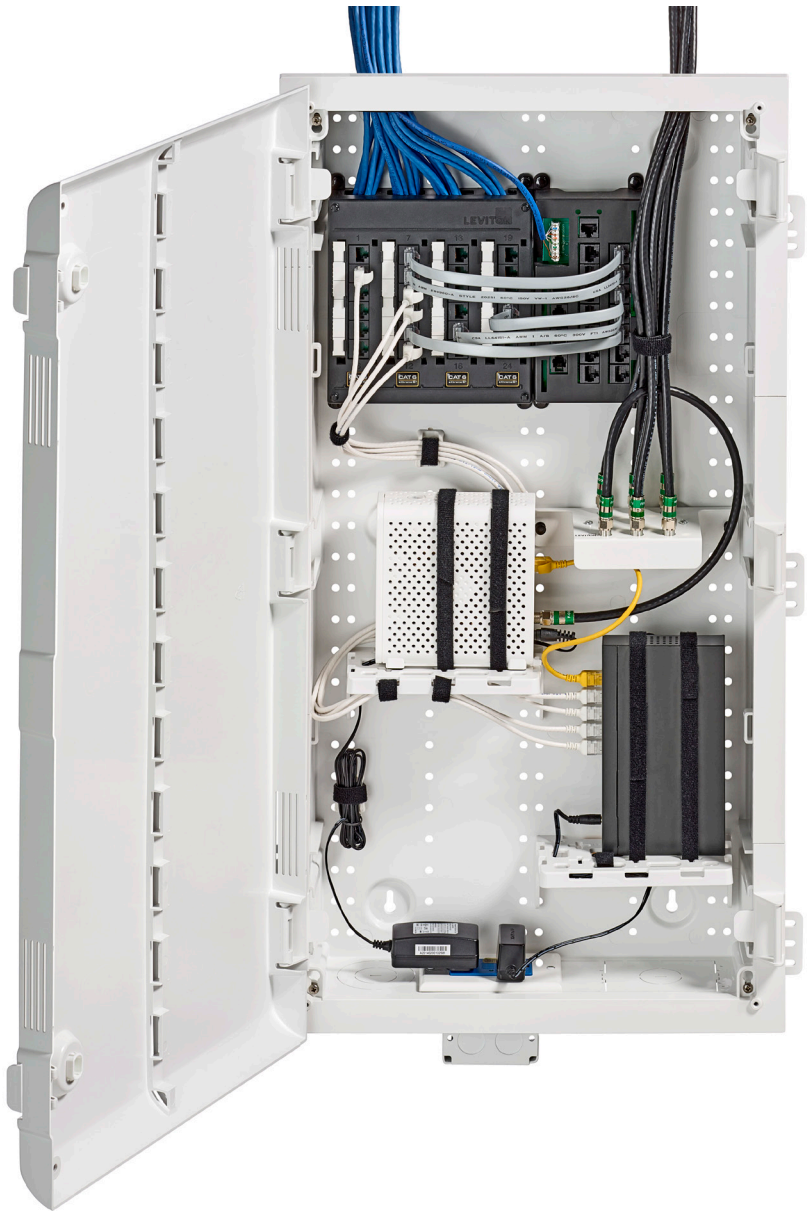

Better Together

The Leviton Load Center and Leviton's Wireless Structured Media Center

Future-Proof Your Homes!

Install the Leviton Load Center and take charge of your home electrical system. A sleek, modern enclosure and optional smart functionality provides homes with advanced electrical power distribution.

Give homeowners the ability to take charge of their home electrical system by installing the award-winning Leviton Load Center. With safety features that exceed the UL Standard, intuitive LED diagnostics, optional smart functionality, and a sleek, modern enclosure, the Leviton Load Center takes managing the home electrical system to the next level.

Learn more at leviton.com/loadcenter

Leviton Structured Media Center

Tri-Plane Heat Dissipation

The Vented Door promotes better intake of cool air and outward flow of warm air, maximizing performance and extending the life of active equipment.

The Hub of Wired and Wireless Network Infrastructure

Internet-connected devices now permeate all areas of residential dwellings. As a result, homeowners require a stronger wireless and wired network infrastructure. The Leviton Structured Media Center provides the ideal central distribution point to manage both wireless and wired networks. Streamline installations, outfit the home with core network connectivity, and add space to allow for power support, active equipment, and more.