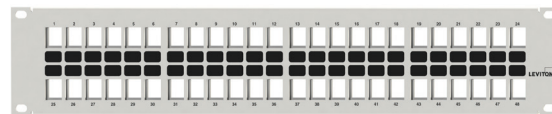

49455-48B

49255-H24

49255-W48

49256-L48

49256-D48

Commercial QUICKPORT™ Shielded Patch Panels (empty)

	e2XHD	Shielded						
	e2XHD Flat and Angled	Flat Standard Density				Flat High Density	Angled Standard Density	
	E2X1^~S48	4S255-4BH	4S255-S24	4S255-S48	4S255-48N	4S255-D48	4S256-S24	4S256-S48
RU	1RU	Half	1RU	2RU		1RU		2RU
Ports	48	24		48			24	48
Labeling	Silk-Screened Numbering	Silk-Screened Numbering	Silk-Screened Blocks			Silk-Screened Numbering	Silk-Screened Blocks	
Cable Mgt.	Sold Separately E2XHD-CMD (angled panels) E2XHD-CMB (flat panels)	Included	Included with Black panels White panel cable mgt. sold separately (P/N 49005-CMB)			Sold Separately (P/N 49005-DMB)	Sold Separately (P/N 49006-AMB)	
Color	Black	Black	Black White (4S255-WS4)	Black White (4S255-WS8)	Black	Black White (4S255-W48)	Black White (4S256-WS4)	Black White (4S256-WS8)
Country of Origin	Taiwan	China	Please Contact Customer Service		Taiwan		Please Contact Customer Service	Please Contact Customer Service