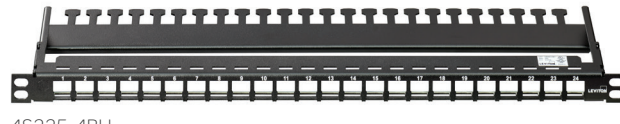

Commercial QUICKPORT™ Shielded Patch Panels (empty)

	e2XHD	Shielded						
	e2XHD Flat and Angled	Flat Standard Density				Flat High Density	Angled Standard Density	
	E2X1^~S48	4S255-4BH	4S255-S24	4S255-S48	4S255-48N	4S255-D48	4S256-S24	4S256-S48
RU	1RU	Half	1RU	2RU		1RU		2RU
Ports	48	24		48			24	48
Labeling	Silk-Screened Numbering	Silk-Screened Numbering	Silk-Screened Blocks			Silk-Screened Numbering	Silk-Screened Blocks	
Cable Mgt.	Sold Separately E2XHD-CMD (angled panels) E2XHD-CMB (flat panels)	Included	Included with Black panels White panel cable mgt. sold separately (P/N 49005-CMB)			Sold Separately (P/N 49005-DMB)	Sold Separately (P/N 49006-AMB)	
Color	Black	Black	Black White (4S255-WS4)	Black White (4S255-WS8)	Black	Black White (4S255-W48)	Black White (4S256-WS4)	Black White (4S256-WS8)
Country of Origin	Taiwan	China	Please Contact Customer Service		Taiwan		Please Contact Customer Service	Please Contact Customer Service

^ Flat/angled available

4S225-4BH