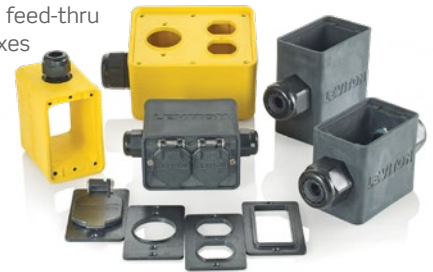

Rhino-Hide® Single Pole Devices

- Up to 1135 A, 600 V
- Insulators molded of high performance TPV
- Slit and cam male contact design compensates for wear
- Specific models are flame-resistant for MSHA compliance

Self-Test Portable GFCIs

- 15 and 20 A, 120 V
- Rainproof, outdoor rated GFCI module
- Complies with NEC and OSHA regulations for construction sites
- Automatic and manual reset versions

Portable Outlet Boxes & Covers

- Single- and two-gang, feed-thru and pendant style boxes
- Flip-lid covers are rated NEMA Type 3R
- Resistant to heat, harsh chemicals and impacts

Wetguard® Watertight Devices

- 15-30 A, 125-600 V
- NEMA and Non-NEMA configurations
- UL/Fed. Spec./CSA/NOM
- Plugs, connectors, inlets, outlets, covers and accessories
- Industry leading lifetime warranty
- IP66, IP67, IP69K* and NEMA 4, 4X, 6, 6P

*Plugs and connectors need caps attached in order to achieve IP69K rating

Black & White® Extra Heavy-Duty Plugs & Connectors

- 15-50 A, 125-600 V
- NEMA and Non-NEMA configurations
- UL/Fed.Spec./CSA/NOM
- Corrosion-resistant devices available
- Industry leading lifetime warranty