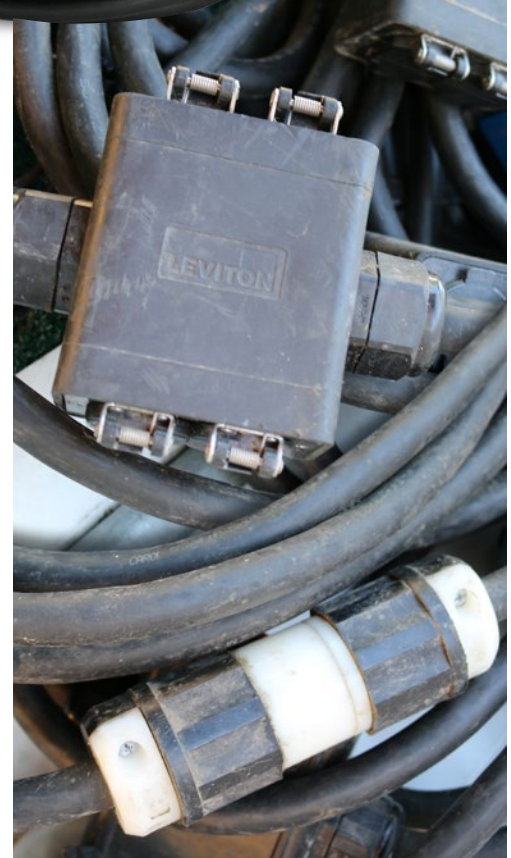

Portable Outlet Boxes

Industrial Grade Portable Outlet Boxes

- Made from a high-performance, UL listed TPV for durability and safety
- Pendant and feed-thru styles; in single- and two-gang configurations
- Available in high-visibility yellow or black

Cover Plates

- Durable polycarbonate construction provides exceptional impact resistance and service life
- Multiple configurations for a wide variety of wiring device combinations
- Weather-resistant flip-lid versions provide NEMA 3R protection while not in use

Visit our Website at:
leviton.com/entertainment
email: industrial@leviton.com

Leviton Manufacturing Co., Inc.
201 N Service Rd, Melville, NY 11747
Telephone: 1-800-323-8920 • FAX: 1-800-832-9538
Tech Line: 1-800-824-3005 (M-F 8AM-10PM; Sat 9AM-7PM; Sun 9AM-5PM)
© 2024 Leviton Manufacturing Co., Inc. All rights reserved. Q-920A 011624